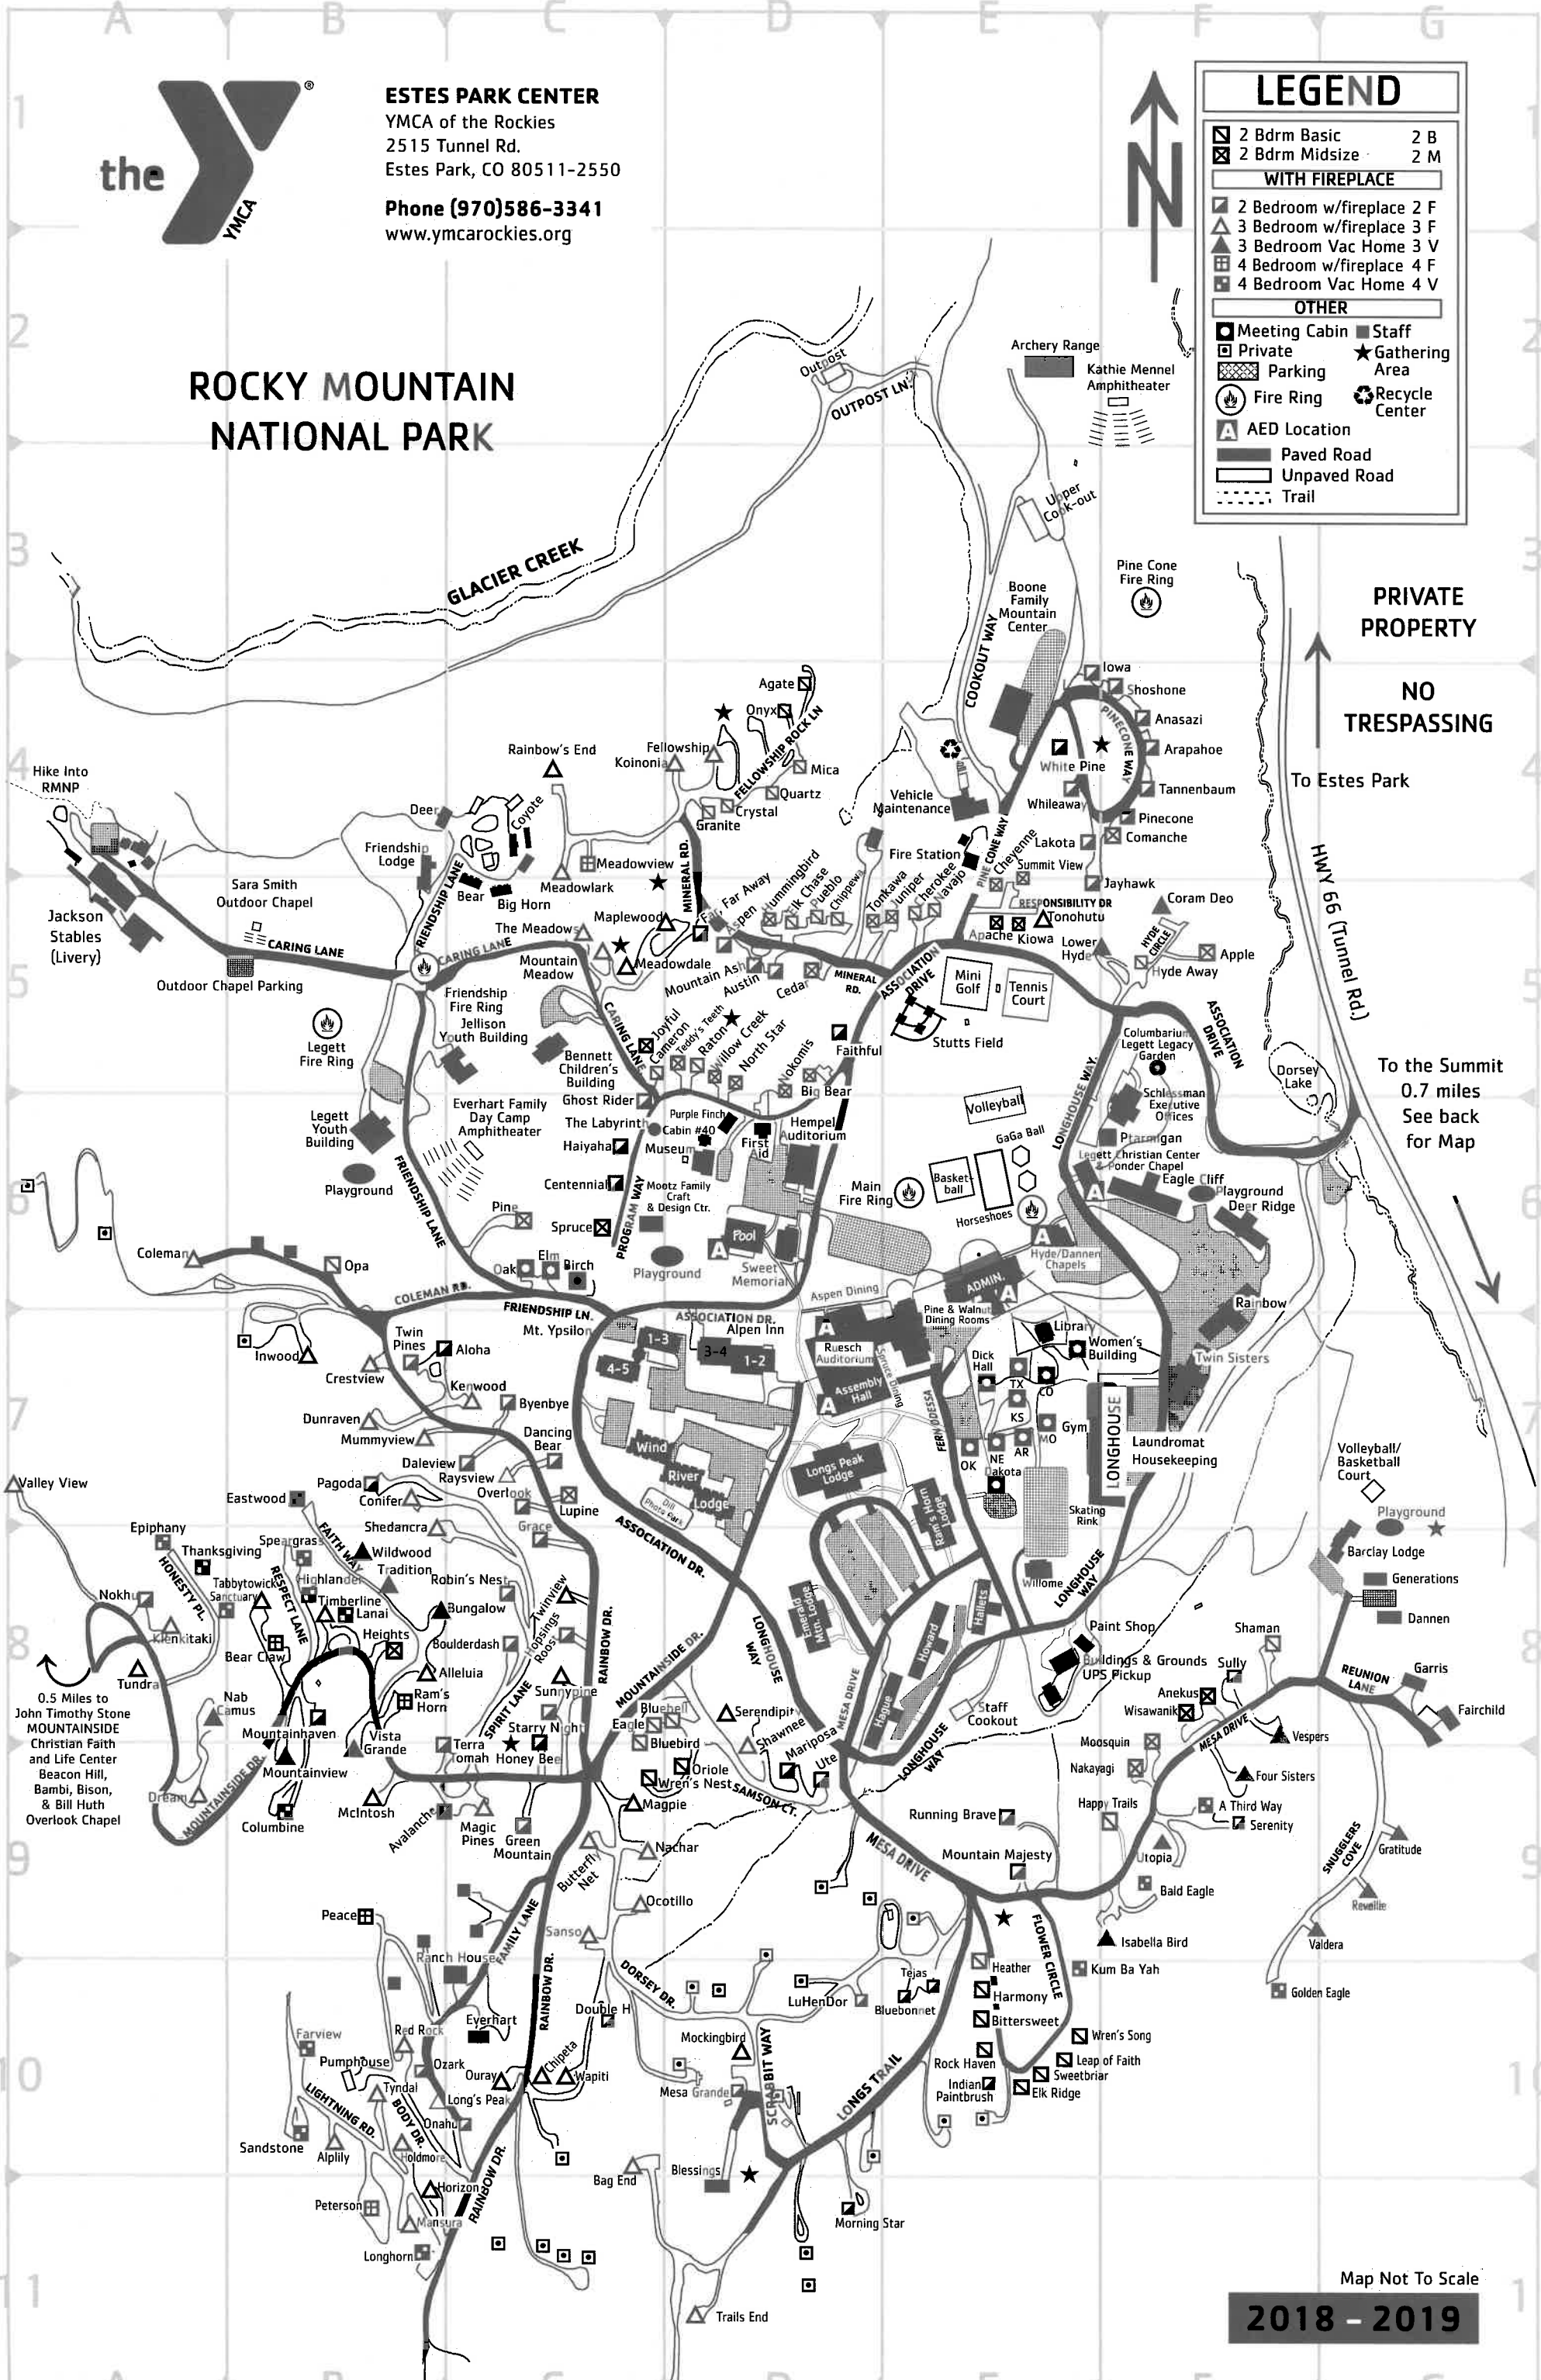

# ROCKY MOUNTAIN NATIONAL PARK

LEGEND	
	2 B
	2 M
WITH FIREPLACE	
	2 F
	3 F
	3 V
	4 F
	4 V
OTHER	
	Meeting Cabin
	Staff
	Private
	Parking
	Fire Ring
	Recycle Center
	AED Location
	Paved Road
	Unpaved Road
	Trail

**PRIVATE PROPERTY**  
**NO TRESPASSING**  
To Estes Park  
To the Summit  
0.7 miles  
See back for Map

0.5 Miles to John Timothy Stone MOUNTAINSIDE Christian Faith and Life Center Beacon Hill, Bambi, Bison, & Bill Huth Overlook Chapel

Map Not To Scale  
**2018 - 2019**